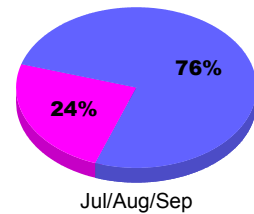

Membership Results
2010-2011

Membership
2009-2010

Month	Net Memb Goal	Actual New Memb	Actual Dropped Memb	Gain/Loss of Memb	Gain/Loss of Memb
Jul/Aug/Sep	-12	45	-68	-23	-15
Totals	-12	45	-68	-23	-15

Membership Results 2010-2011

Goal, New, Dropped, Gain/Loss

Comparison of Membership Gain/Loss

Current Year Compared to the Previous Year

Gender Comparison 2010-2011

■ Male ■ Female