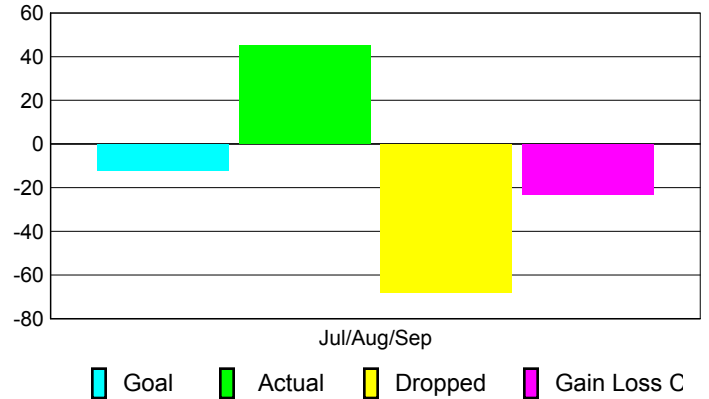

Membership Results 2010-2011

Goal, New, Dropped, Gain/Loss